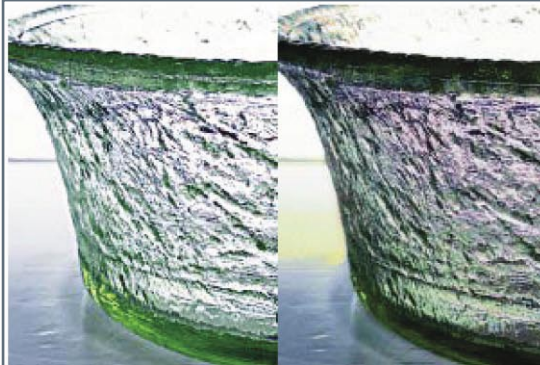

MURANO

Brushed Nickel Side Panels

Custom

Customize your Murano Spa with a choice of four glass basin colors, three base colors, four arm insert panel colors, and ten premium shades of Leather Tex Nurture for the chair.