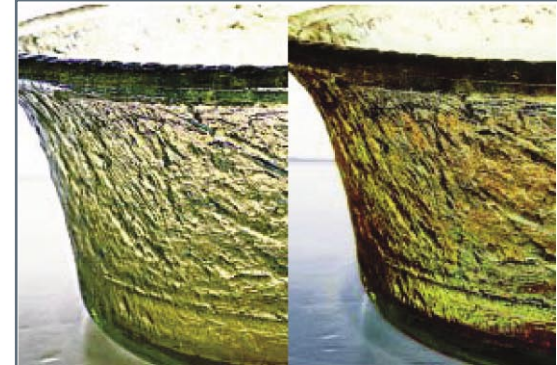

Hearth

Gold

Custom